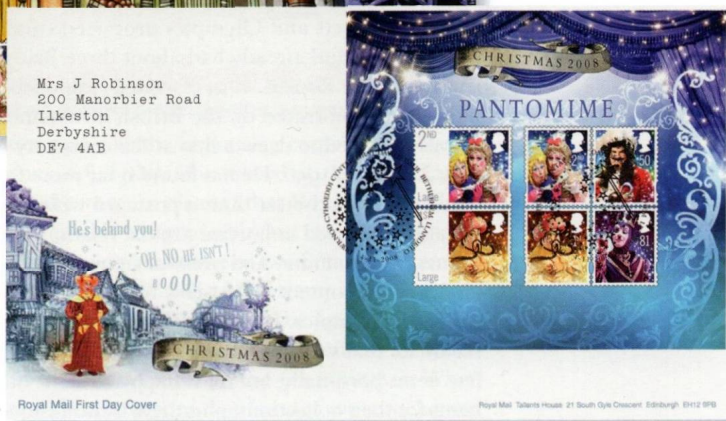

GENERIC & SMILERS SHEETS The 2008 Christmas generic sheet contains eight 2nd class, eight 1st class and four 81p Christmas stamps, priced £8.85. It will be printed in litho by Cartor. The adjoining labels feature pantomime scenes and panto cries. Four Christmas Smilers sheets, with customers' own images printed on the labels adjoining the stamps, will be available, containing 10 × 1st class (£7.50), 20 × 1st class £13.50 (£12.50 each for two or more sheets), 20 × 2nd class £8.50 (£8 each for two or more), and 10 × 81p £13.50 (£12.50 each for two or more). Handling charge of £1.45 on all orders. These sheets will be shown in a future *Bulletin* ●

Christmas prices Miniature sheet is abbreviated MS

Set of stamps or MS (Pantomime)	£2.88
Set of stamps (Madonna)	£0.63
Presentation Pack (Pantomime stamps)	£3.40
FDC envelope	£0.30
Serviced FDC: Pantomime stamps/MS (UK orders)	£3.86
Serviced FDC: Pantomime stamps/MS (overseas)	£3.29
Stamp cards set (6 Pantomime stamps and MS)	£2.80
12 × 1st class book: It's behind you!	£4.32
12 × 1st class book: Abracadabra!	£4.32
12 × 2nd class book: Oh no it isn't!	£3.24
12 × 2nd class book: Oh yes it is!	£3.24
Generic sheet	£8.85
Airletter (standard or bilingual version)	£0.63